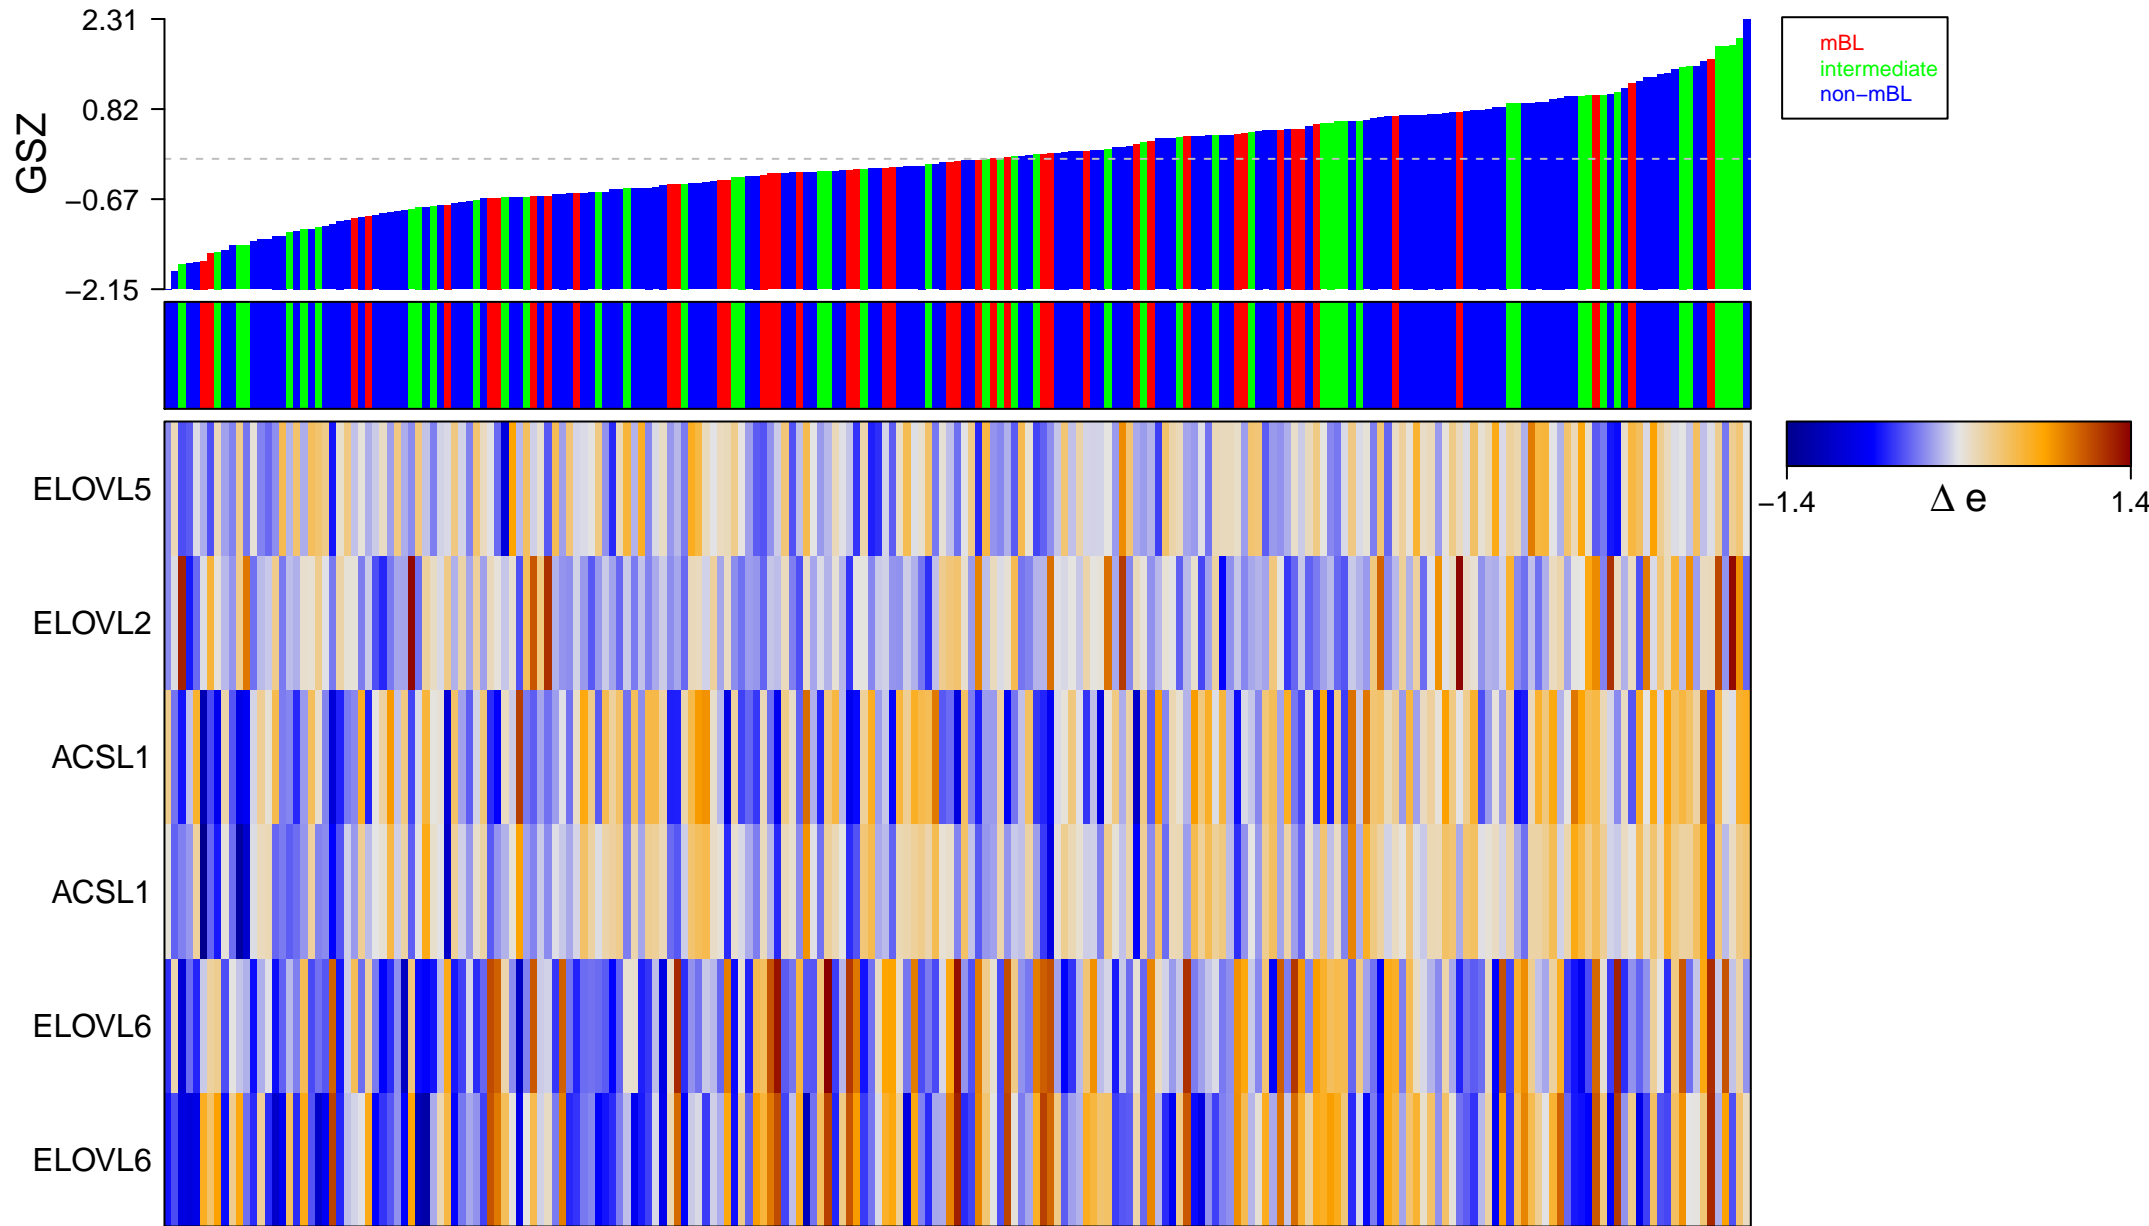

REACTOME_SYNTHESIS_OF_VERY_LONG_CHAIN_FATTY_ACYL_COAS

REACTOME_SYNTHESIS_OF_VERY_LONG_CHAIN_FATTY_ACYL_COAS

■ on
■ -
□ off

REACTOME_SYNTHESIS_OF_VERY_LONG_CHAIN_FATTY_ACYL_COAS