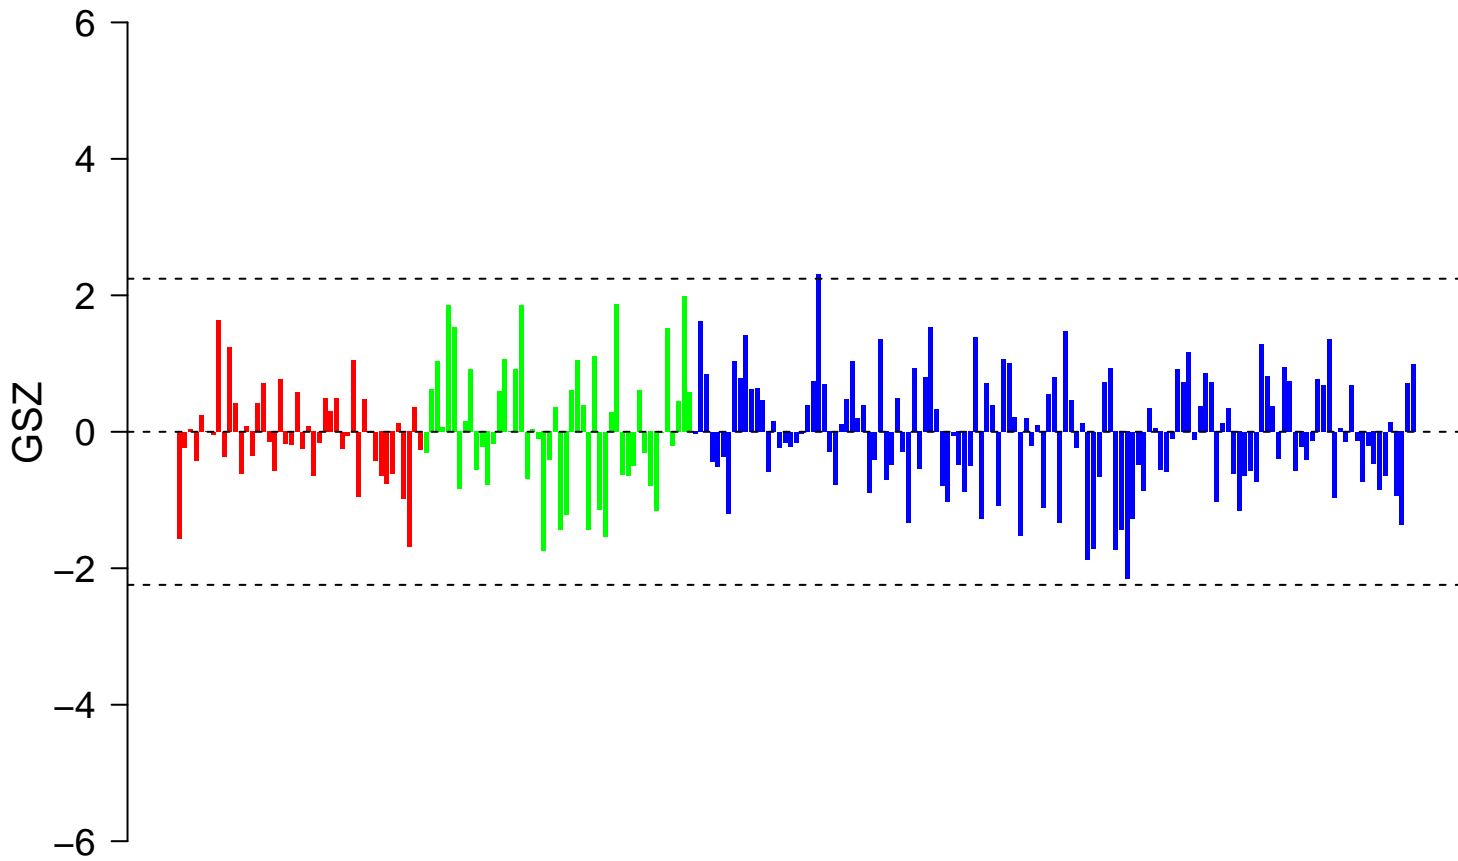

REACTOME_SYNTHESIS_OF_VERY_LONG_CHAIN_FATTY_ACYL_COAS

REACTOME_SYNTHESIS_OF_VERY_LONG_CHAIN_FATTY_ACYL_COAS

■ on
■ -
□ off

REACTOME_SYNTHESIS_OF_VERY_LONG_CHAIN_FATTY_ACYL_COAS